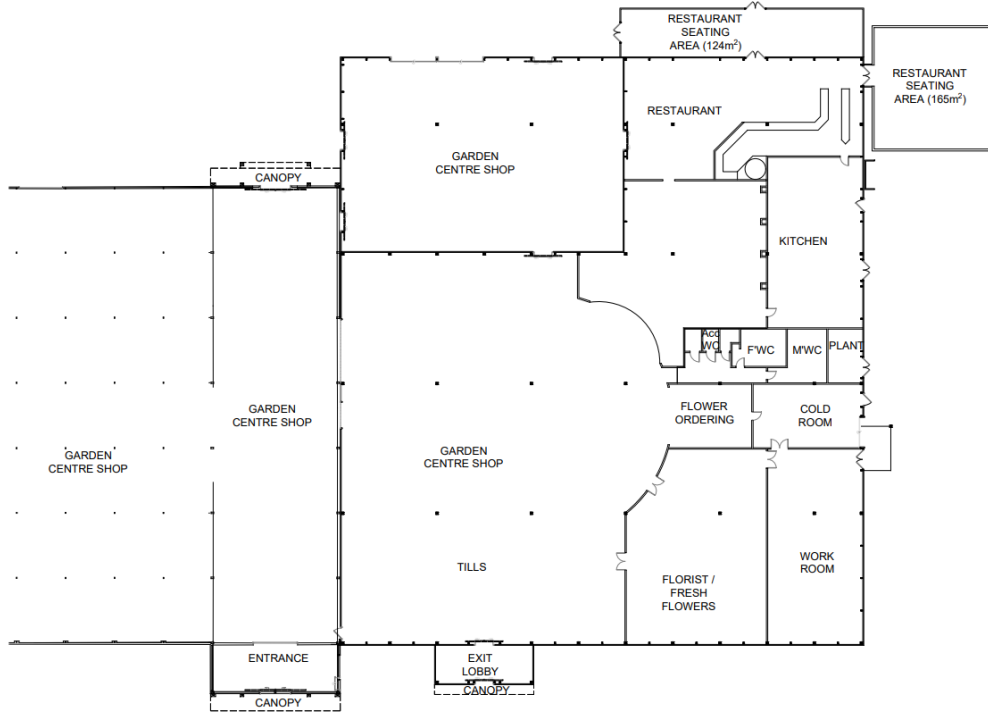

23/1239/FFU – LONGACRES NURSERY, LONDON ROAD, BAGSHOT

Location Plan

Aerial photo

Existing elevations

Proposed elevations

Existing floorplan

Proposed floor plan

Site photo

Polytunnel/house (to be removed)

Siting for proposal