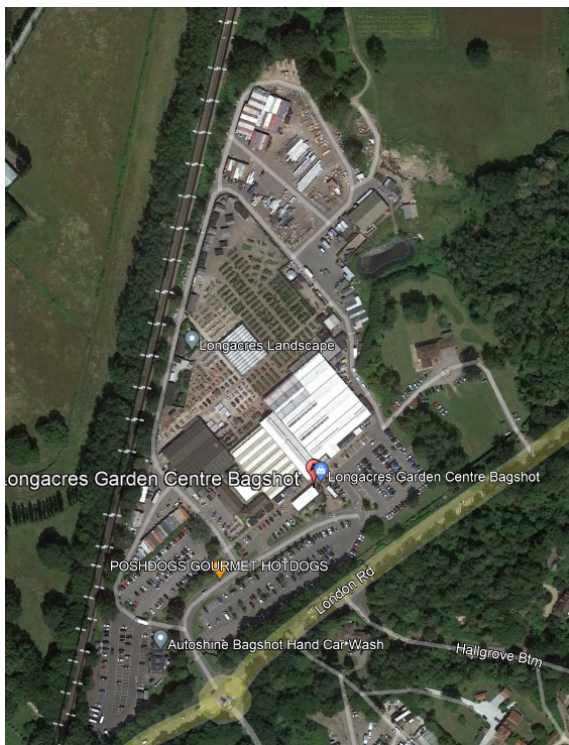

23/1239/FFU – LONGACRES NURSERY, LONDON ROAD, BAGSHOT

Location Plan

Aerial photo

Existing elevations

Proposed elevations

Existing floorplan

Proposed floor plan

Site photo

Polytunnel/house (to be removed)

Siting for proposal