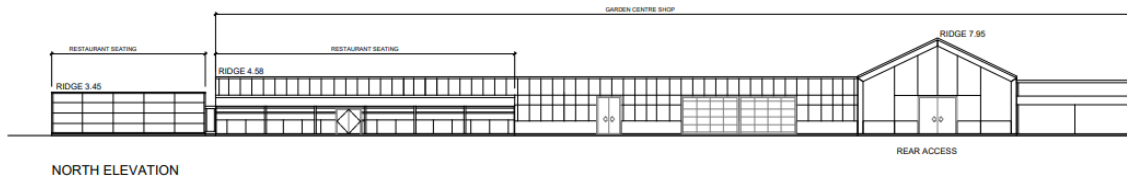

23/1239/FFU – LONGACRES NURSERY, LONDON ROAD, BAGSHOT

Location Plan

Aerial photo

Existing elevations

Proposed elevations

Existing floorplan

Proposed floor plan

Site photo

Polytunnel/house (to be removed)

Siting for proposal