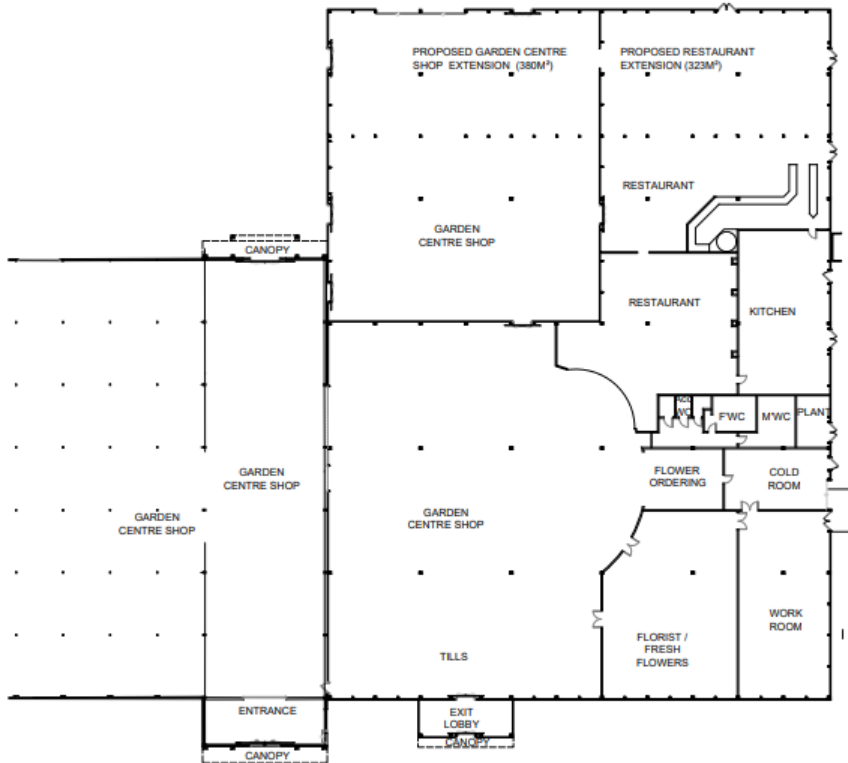

23/1239/FFU – LONGACRES NURSERY, LONDON ROAD, BAGSHOT

Location Plan

Aerial photo

Existing elevations

Proposed elevations

Existing floorplan

Proposed floor plan

Site photo

Polytunnel/house (to be removed)

Siting for proposal