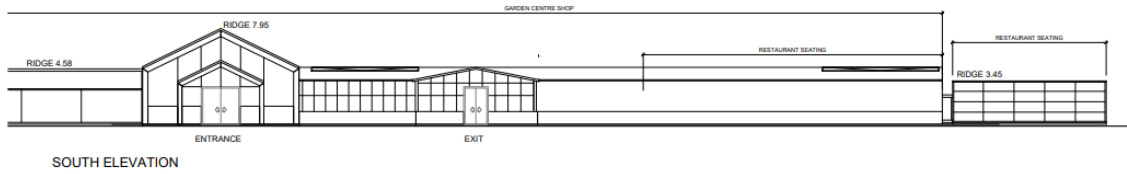

23/1239/FFU – LONGACRES NURSERY, LONDON ROAD, BAGSHOT

Location Plan

Aerial photo

Existing elevations

Proposed elevations

Existing floorplan

Proposed floor plan

Site photo

Polytunnel/house (to be removed)

Siting for proposal