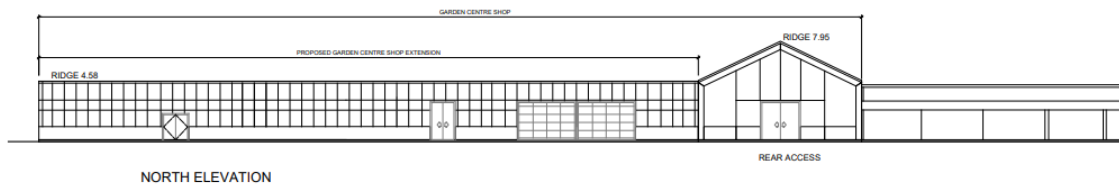

23/1239/FFU – LONGACRES NURSERY, LONDON ROAD, BAGSHOT

Location Plan

Aerial photo

Existing elevations

Proposed elevations

Existing floorplan

Proposed floor plan

Site photo

Polytunnel/house (to be removed)

Siting for proposal